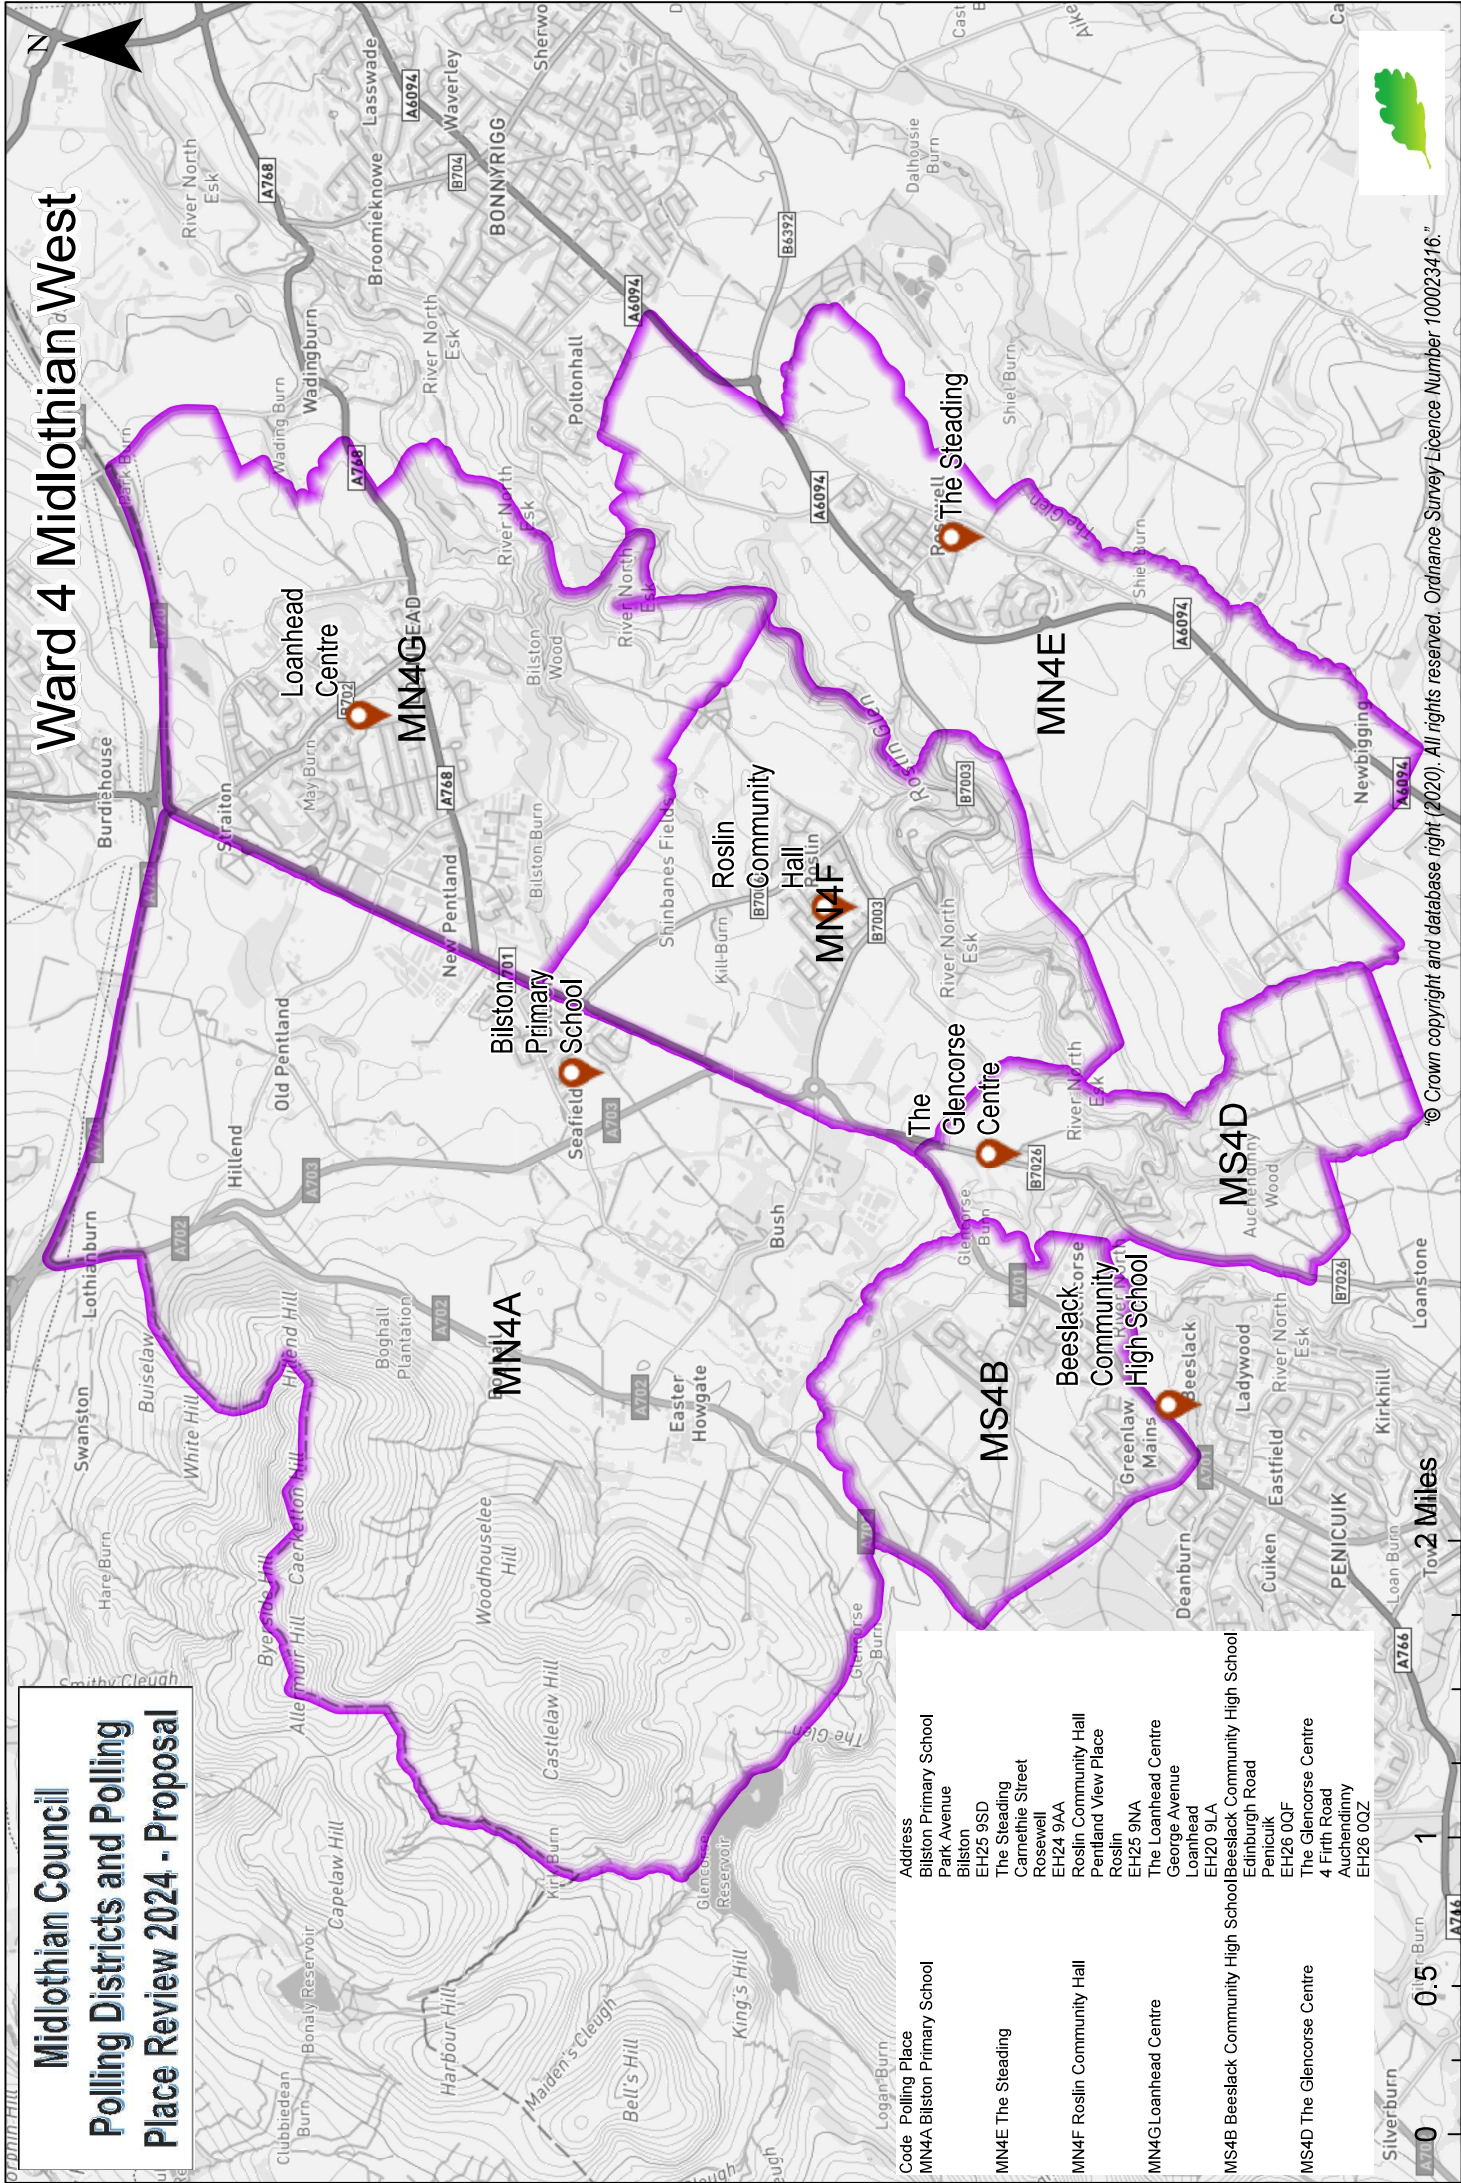

Midlothian Council Polling Districts and Polling Place Review 2024 - Proposal

Ward 4 Midlothian West

Code	Polling Place	Address
MN4A	Bilston Primary School	Bilston Primary School Park Avenue Bilston EH25 9SD
MN4E	The Steading	The Steading Carnegie Street Rosewell EH25 9AA
MN4F	Roslin Community Hall	Roslin Community Hall Penilands View Place Roslin EH25 9NA
MN4G	Loanhead Centre	The Loanhead Centre George Avenue Loanhead EH20 9LA
MS4B	Beeslack Community High School	Beeslack Community High School Edinburgh Road Penicuik EH26 0DF
MS4D	The Glencorse Centre	The Glencorse Centre 4 Fifth Road Auchendunny EH26 0DZ

© Crown copyright and database right (2020). All rights reserved. Ordnance Survey Licence Number 100023416.

1
0.5
0 Miles