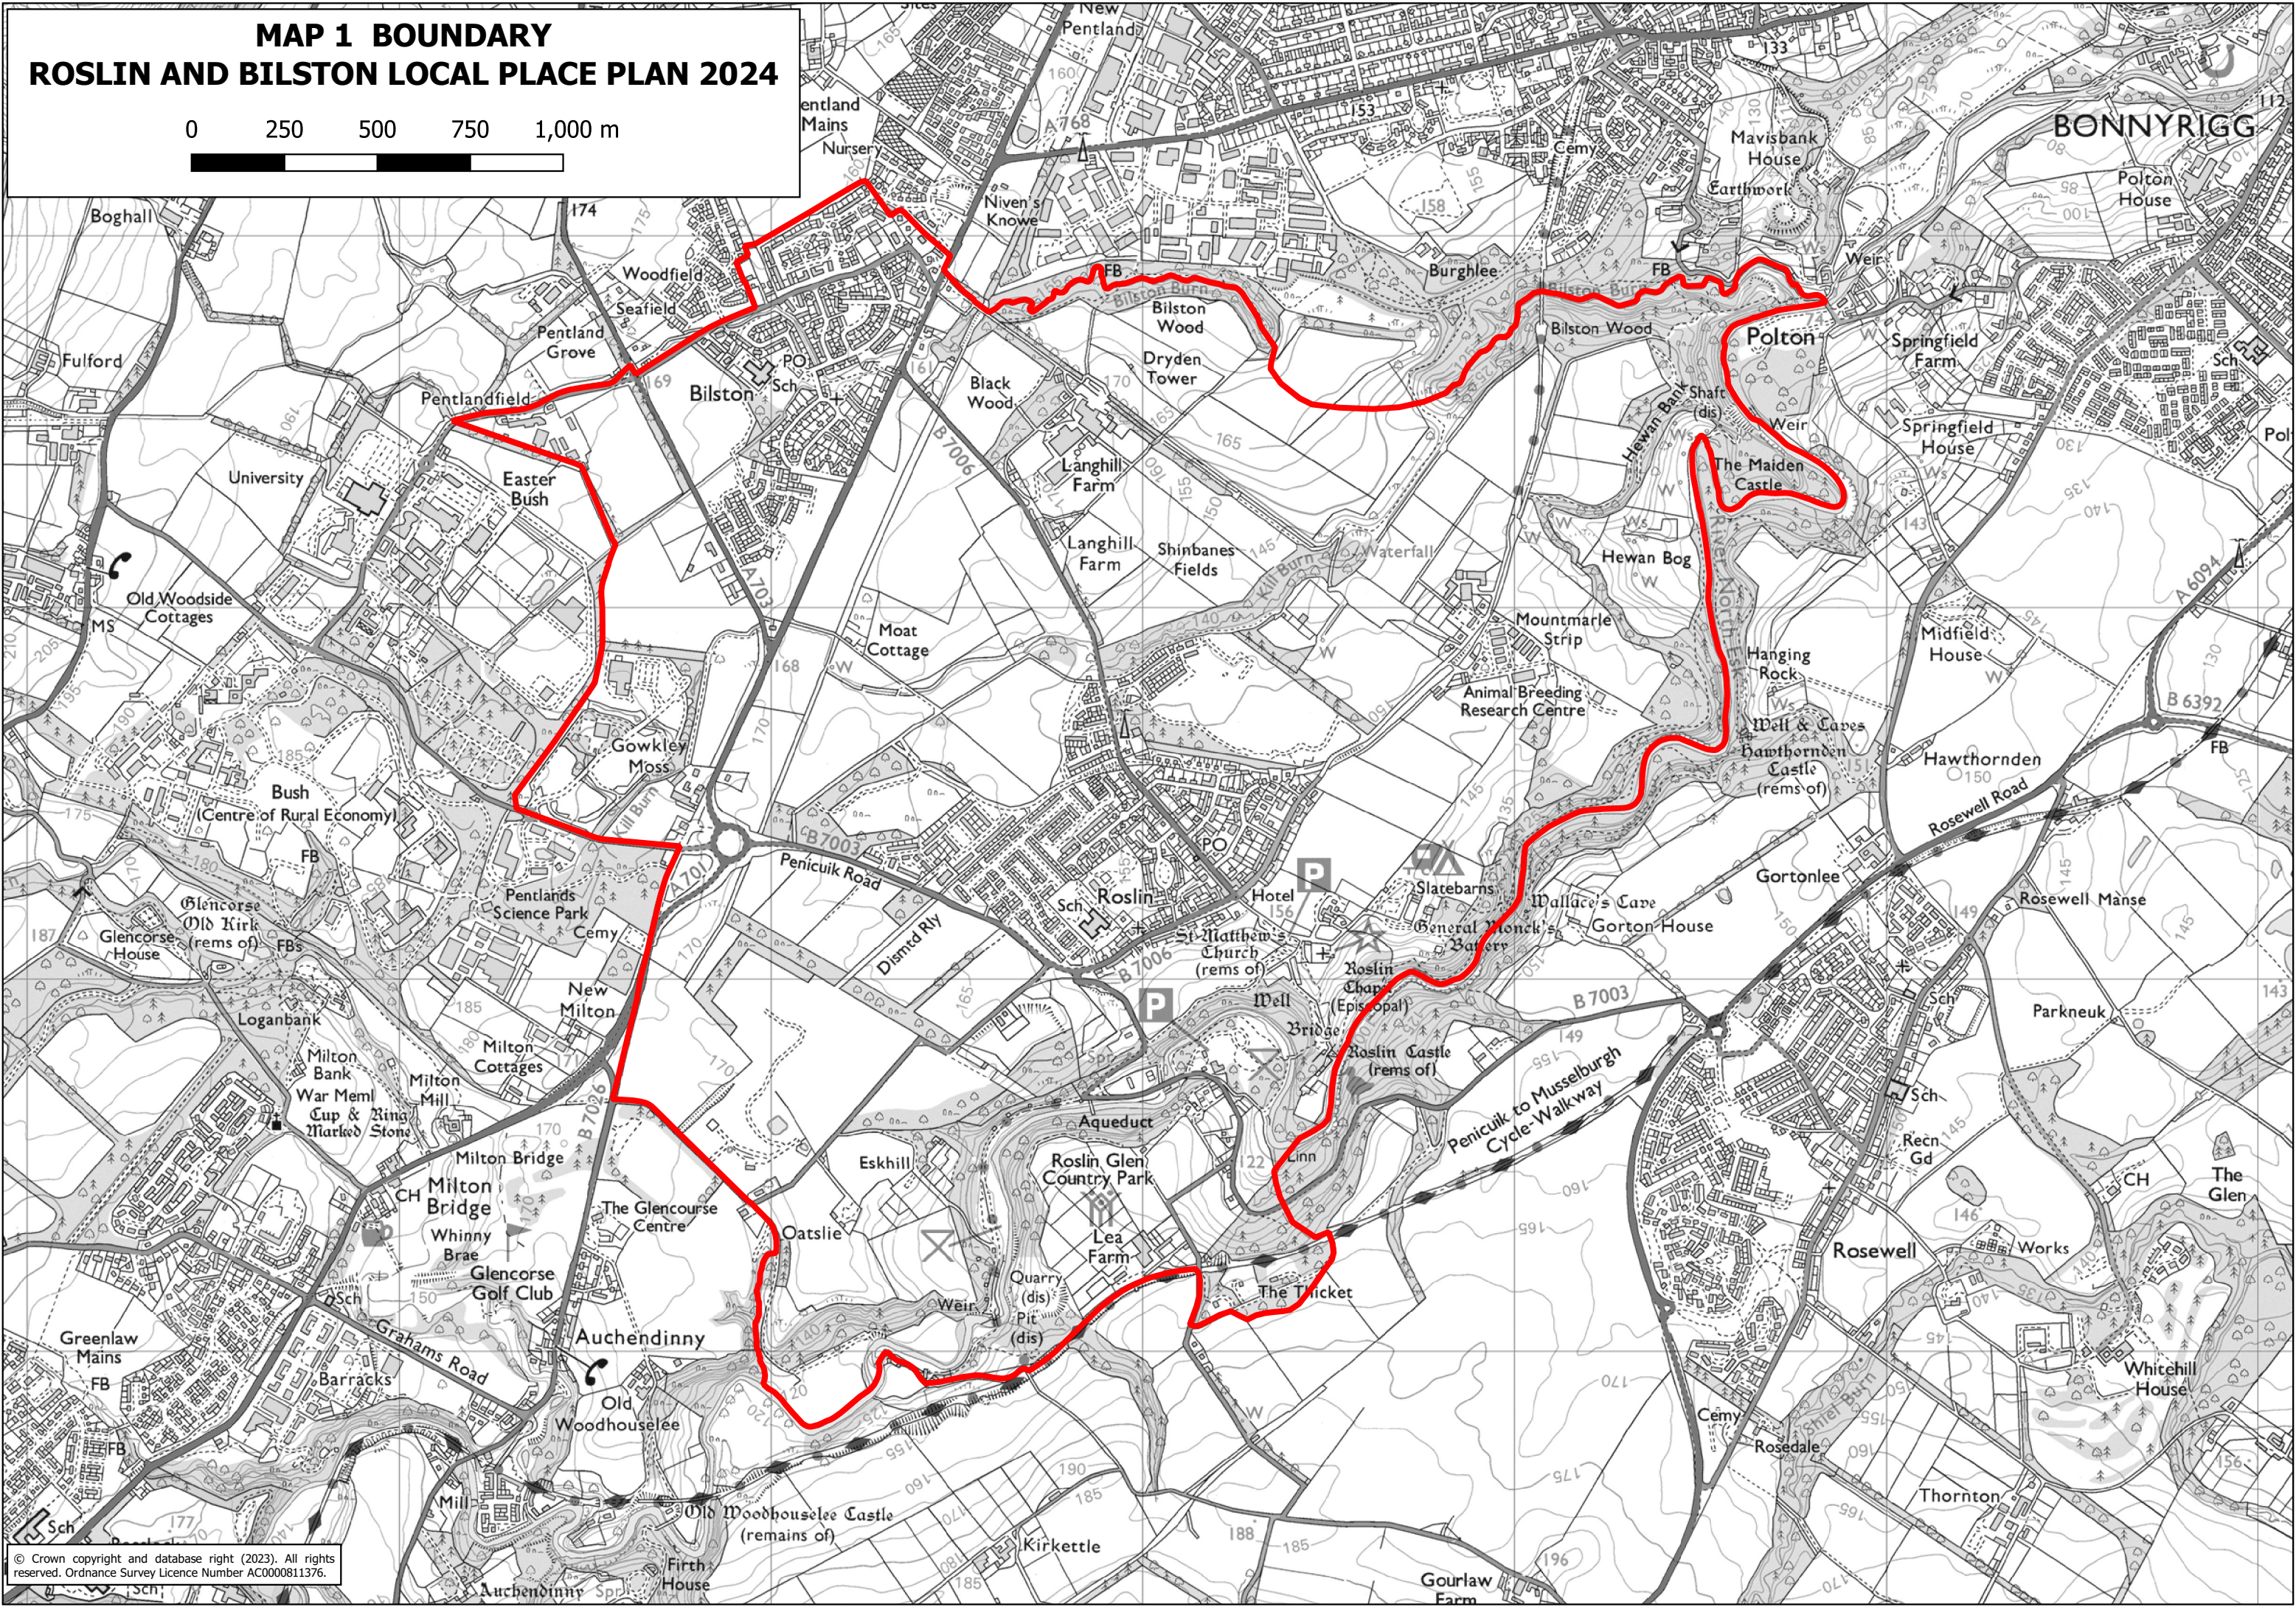

MAP 1 BOUNDARY ROSLIN AND BILSTON LOCAL PLACE PLAN 2024

0 250 500 750 1,000 m

© Crown copyright and database right (2023). All rights reserved. Ordnance Survey Licence Number AC0000811376.