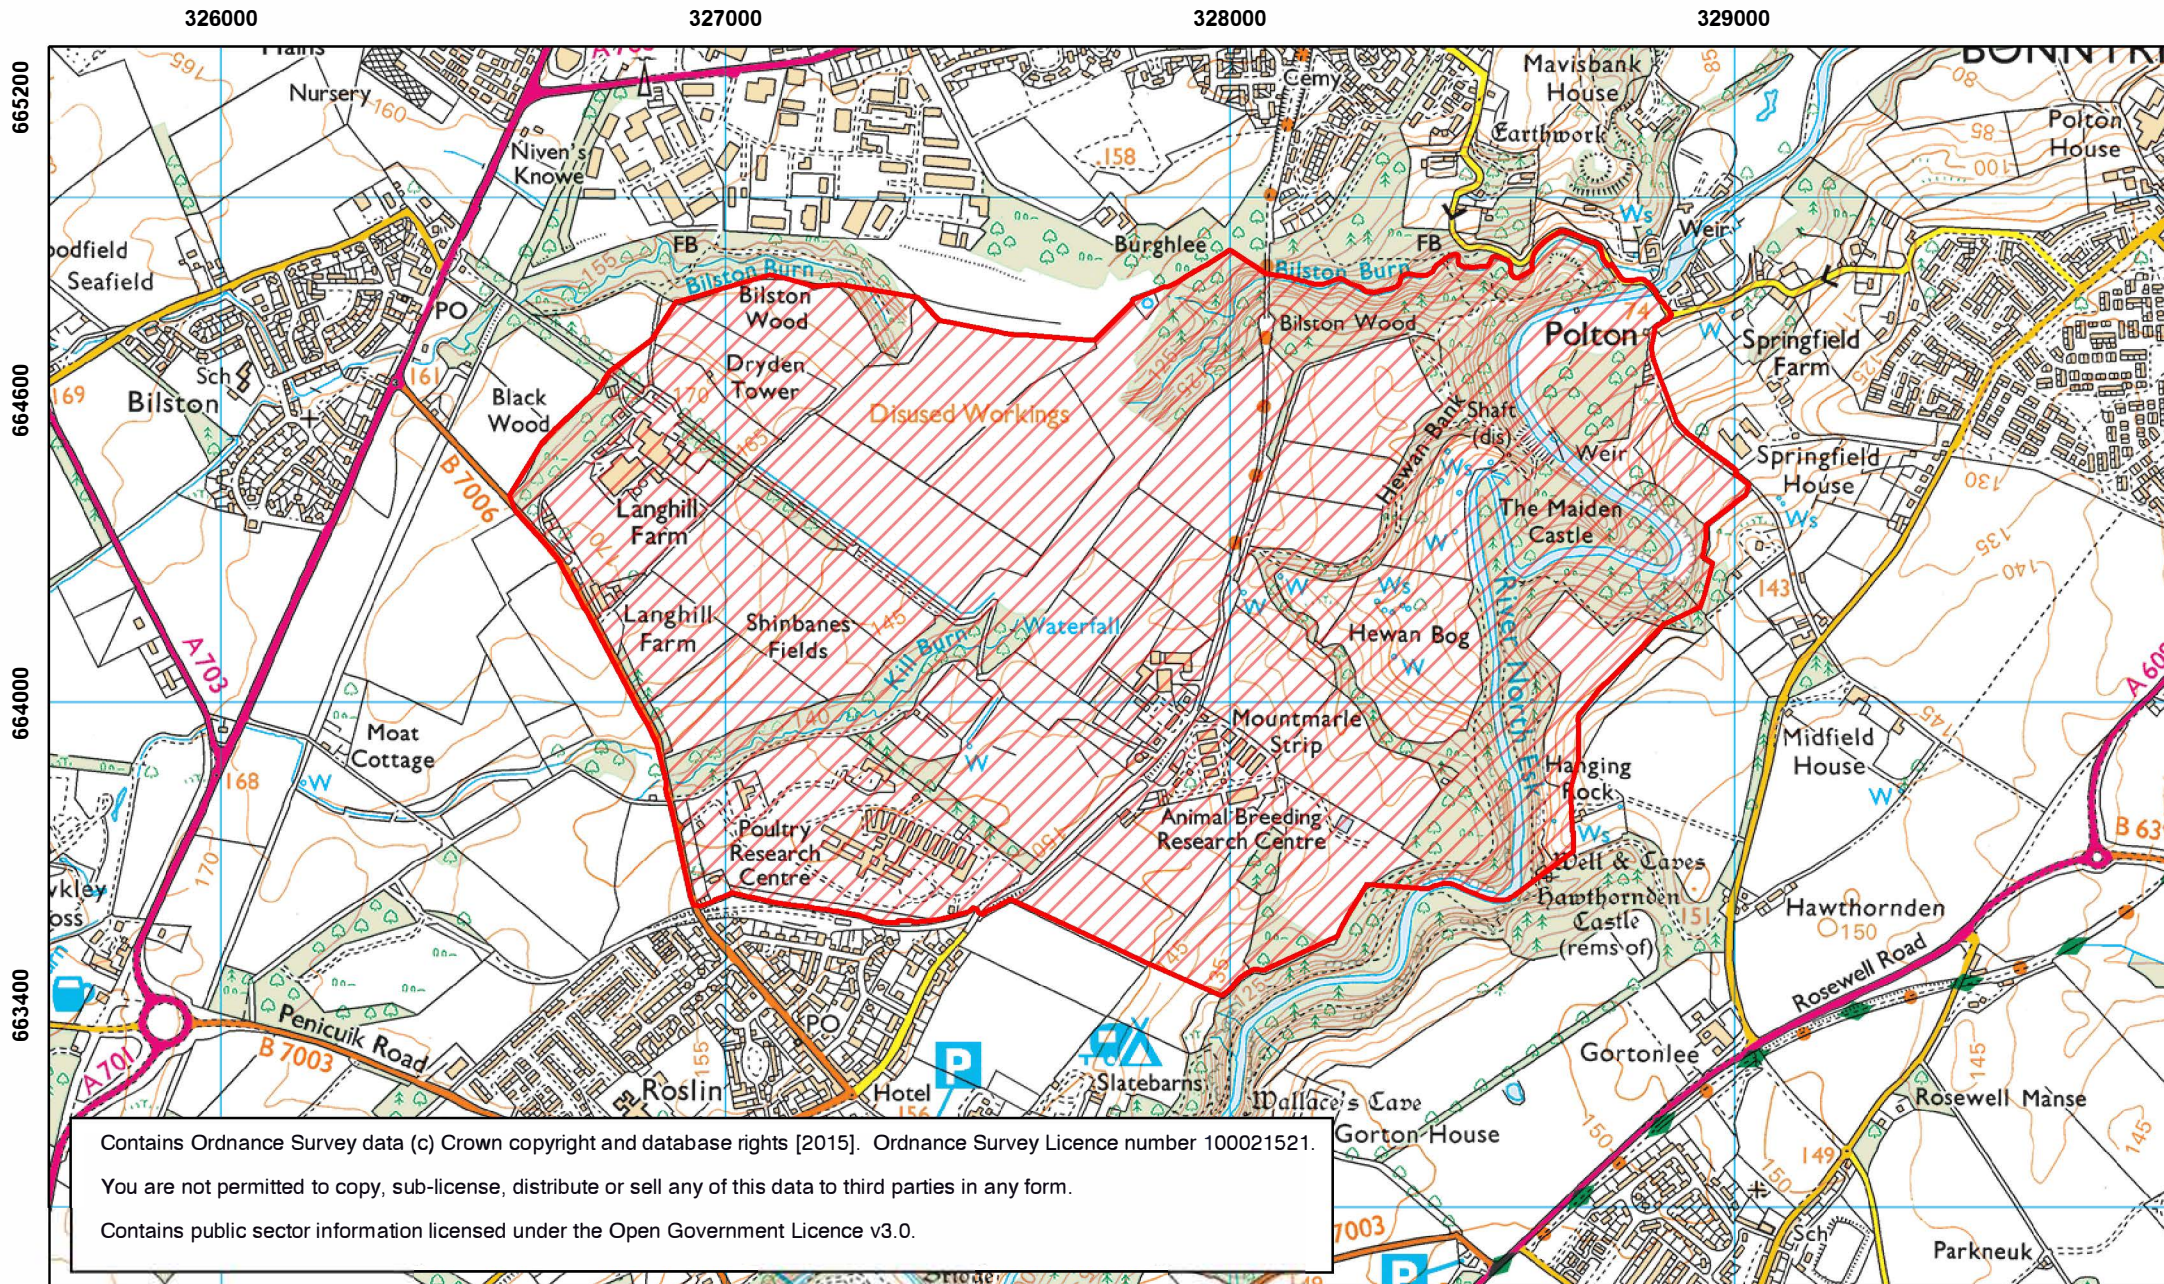

The Inventory of Historic Battlefields - Boundary

Roslin

24 February 1303

Local Authority: Midlothian

HISTORIC ENVIRONMENT SCOTLAND

ÀRAINNEACHD EACHDRAIDHEIL ALBA

Contains Ordnance Survey data (c) Crown copyright and database rights [2015]. Ordnance Survey Licence number 100021521.

You are not permitted to copy, sub-license, distribute or sell any of this data to third parties in any form.

Contains public sector information licensed under the Open Government Licence v3.0.

 Inventory of Historic Battlefields boundary

0 500 1,000
Meters

The Inventory of Historic Battlefields - Features

Roslin

24 February 1303

Local Authority: Midlothian

HISTORIC ENVIRONMENT SCOTLAND

ÀRAINNEACHD EACHDRAIDHEIL ALBA

Contains Ordnance Survey data (c) Crown copyright and database rights [2015]. Ordnance Survey Licence number 100021521.

0 500 1,000
Meters