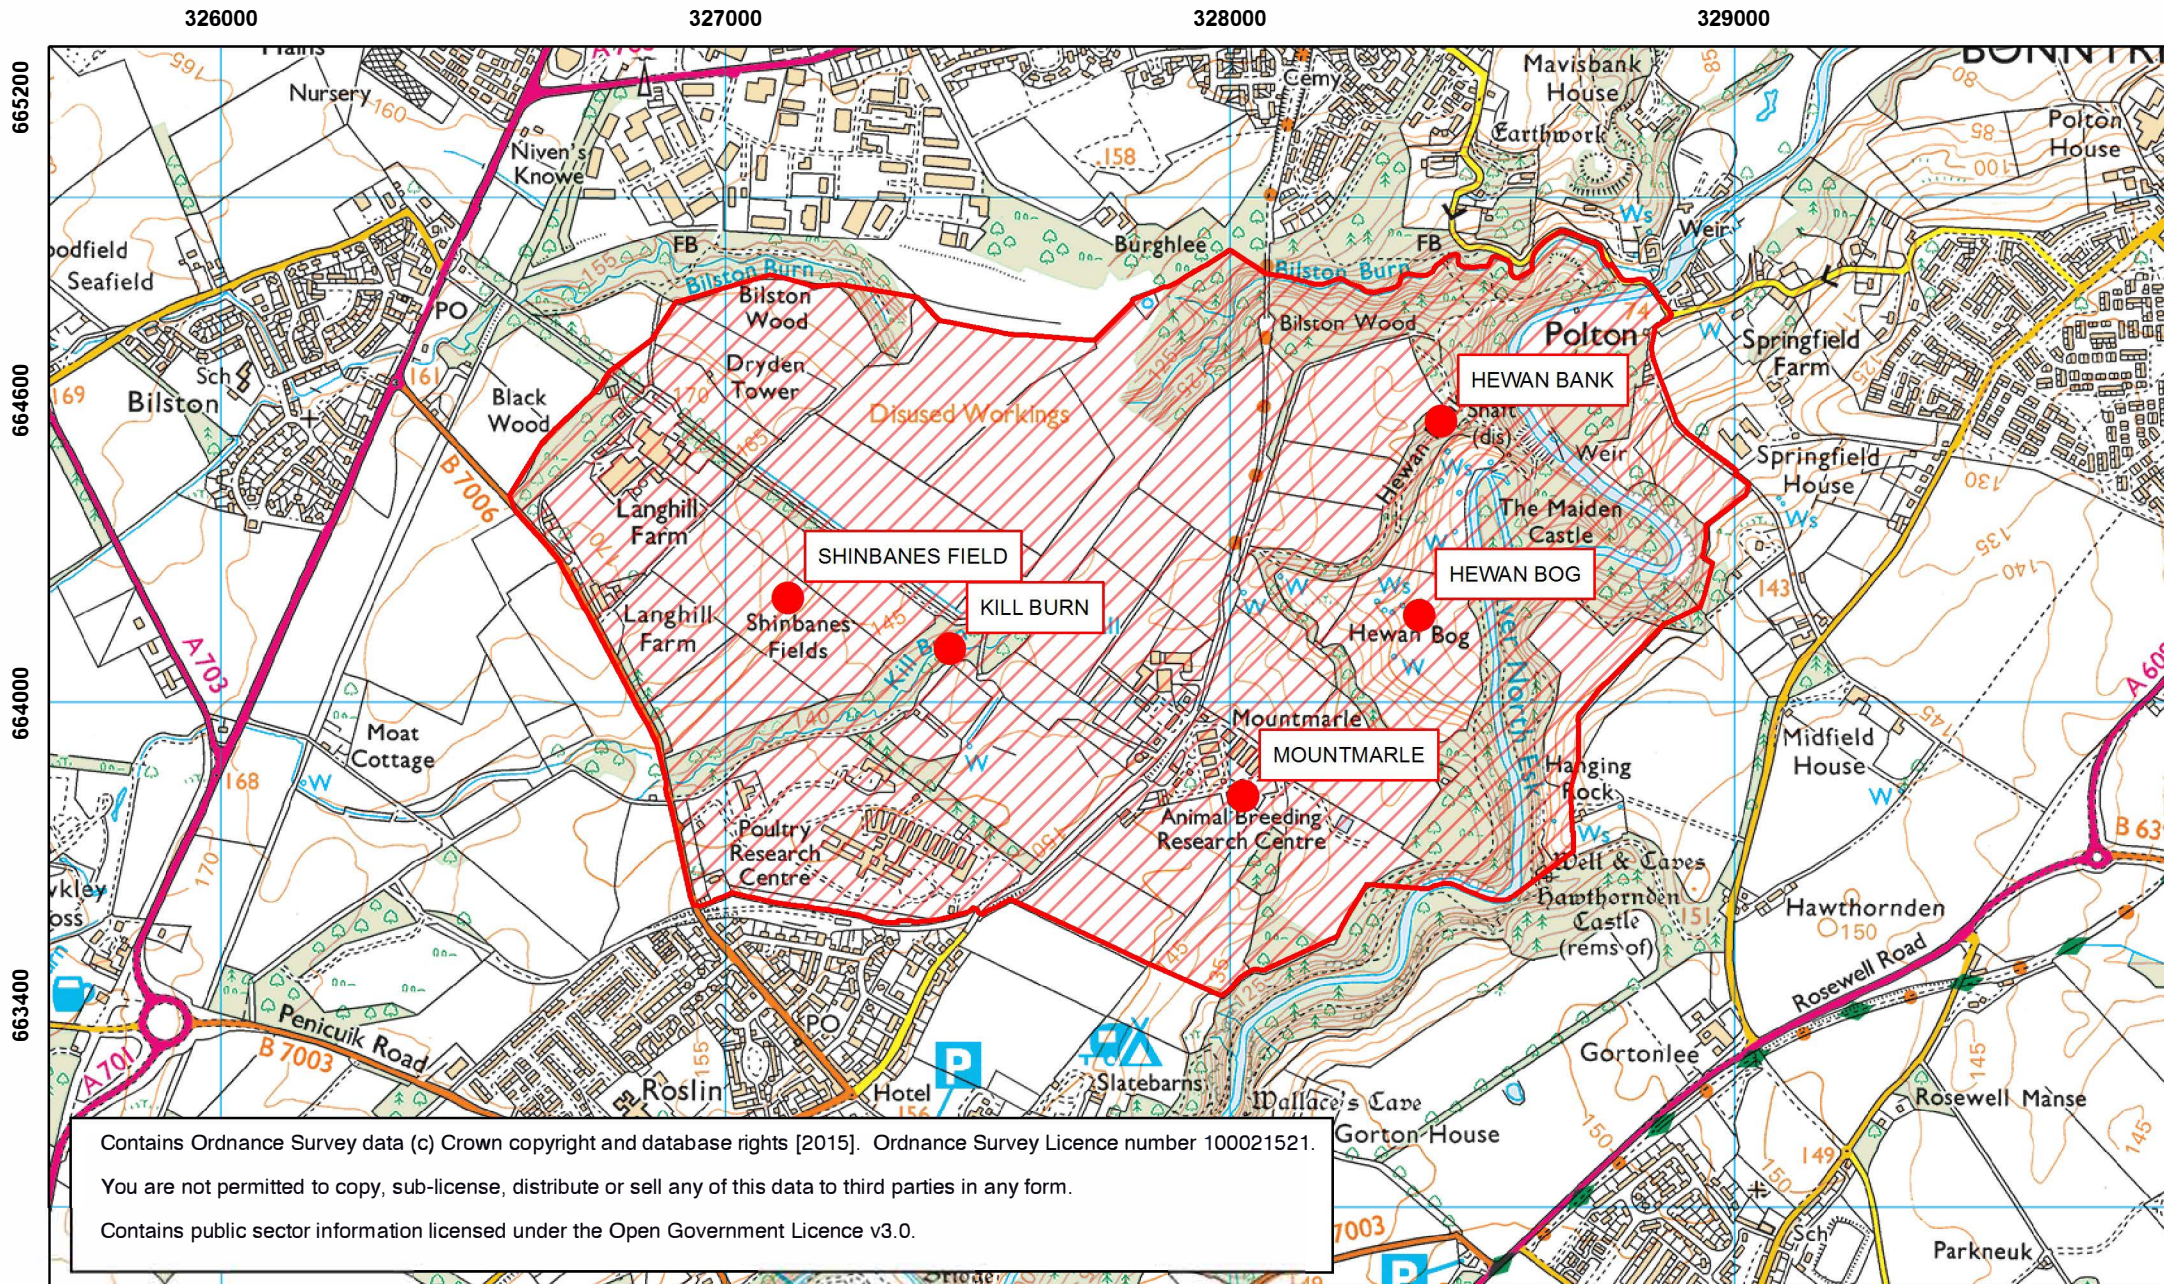

The Inventory of Historic Battlefields - Boundary

Roslin

24 February 1303

Local Authority: Midlothian

HISTORIC ENVIRONMENT SCOTLAND

ÀRAINNEACHD EACHDRAIDHEIL ALBA

Contains Ordnance Survey data (c) Crown copyright and database rights [2015]. Ordnance Survey Licence number 100021521.

0 500 1,000
Meters

The Inventory of Historic Battlefields - Features

Roslin

24 February 1303

Local Authority: Midlothian

HISTORIC ENVIRONMENT SCOTLAND

ÀRAINNEACHD EACHDRAIDHEIL ALBA

Contains Ordnance Survey data (c) Crown copyright and database rights [2015]. Ordnance Survey Licence number 100021521.